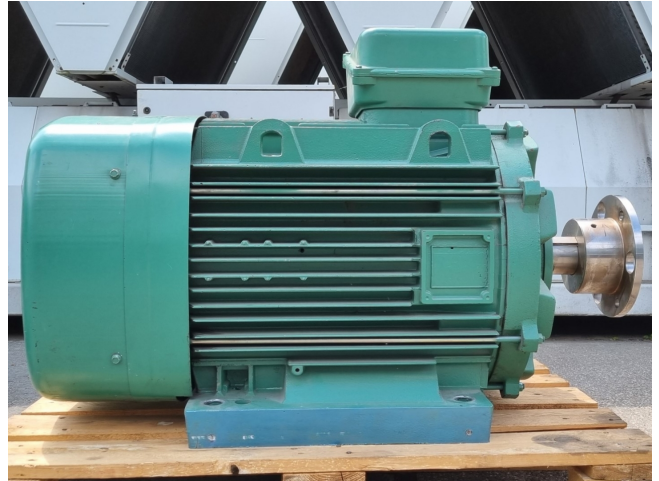

Leroy Somer LS315MR-T

Specifications

Marka	Leroy Somer
Rodzaj	LS315MR-T
kW	75
RPM	736
Size & Weight	1180x600x800 mm (LxWxH) & 815 kg
50 Hz / 60 Hz	50 / 60 Hz
Stock	1

Description

Used Leroy Somer LS315MR-T

Used Leroy-Somer LS315MR-T electric motor with the following specifications: 50/60 Hz - 75/86 kW - 736/884 RPM.